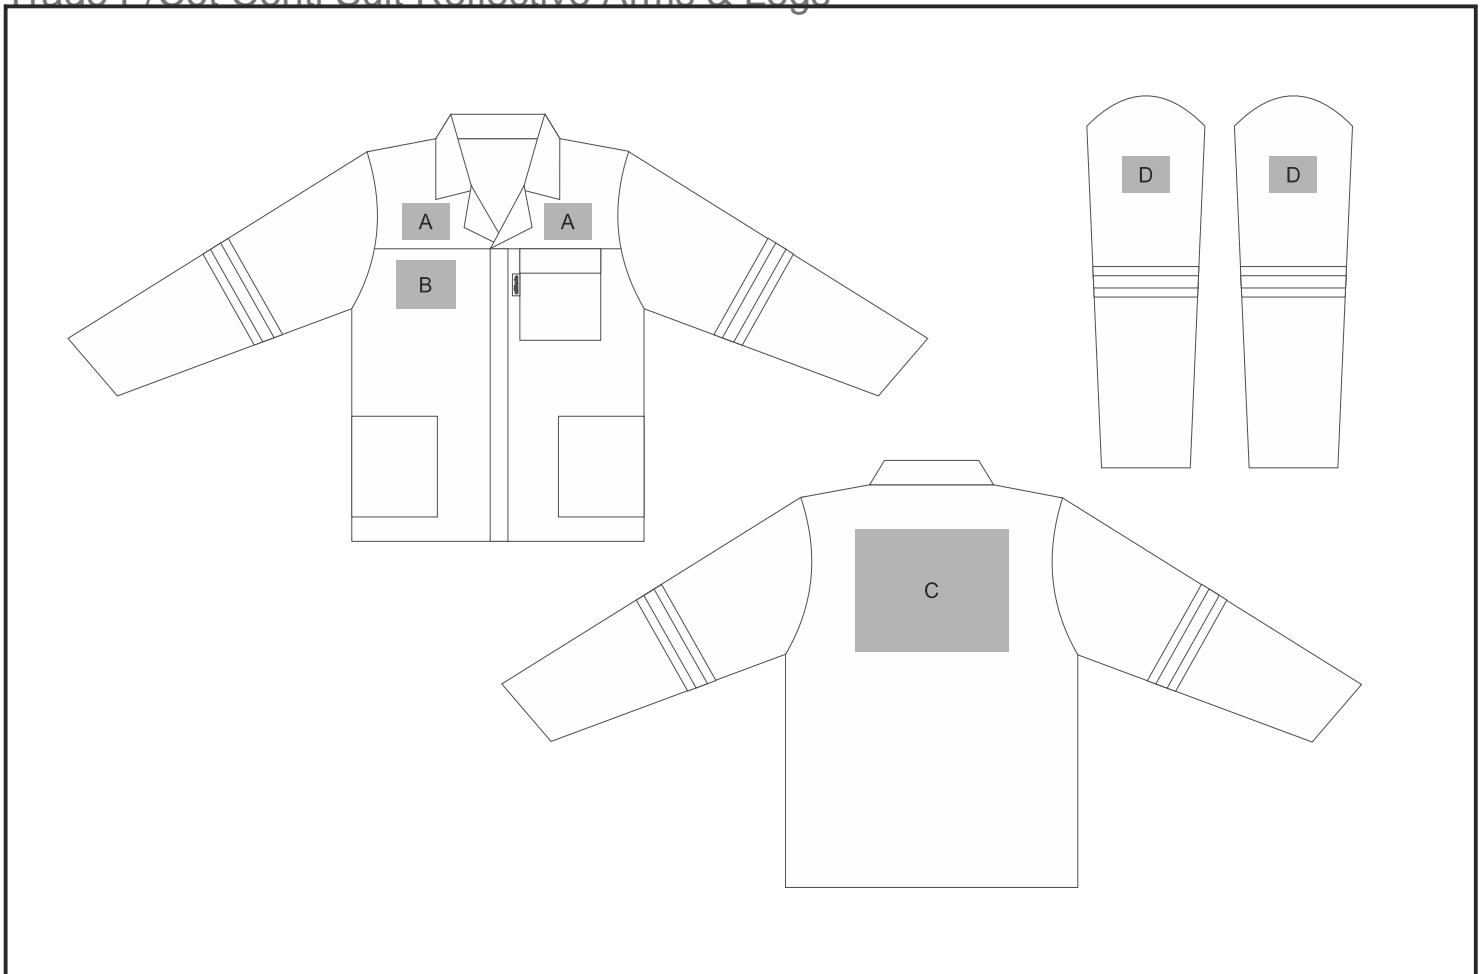

# ALT-1105

Trade P/Cot Conti Suit Reflective Arms & Legs

## Branding Options:

Position	Branding Method (Branding Code)	No. of Colours	Dimension
A	Screen Print (SA)	1 Colour	70mm wide x 30mm high
A	Embroidery (EMB-A)	N/A	80mm wide x 60mm high
B	Screen Print (SA)	1 Colour	100mm wide x 80mm high
B	Embroidery (EMB-A)	N/A	80mm wide x 60mm high
C	Screen Print (SA)	6 Colours	220mm wide x 200mm high
C	Embroidery (EMB-A)	N/A	200mm wide x 200mm high
D	Screen Print (SA)	2 Colours	60mm wide x 60mm high
D	Embroidery (EMB-A)	N/A	80mm wide x 60mm high